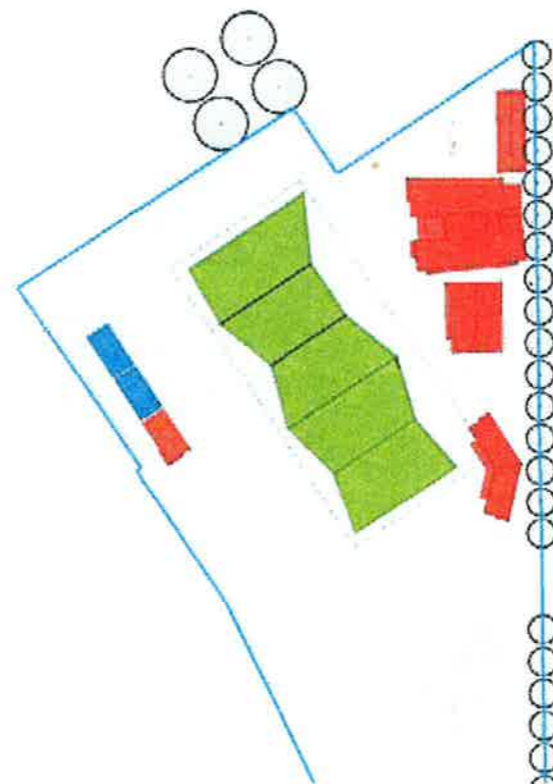

1 Existing Site

2 Phase One

3 Stage 1
1:1000

4 Stage 2
1:1000

6 Stage 3
1:1000

LEGEND

- Existing Buildings
- Demolished Buildings
- New Permanent Buildings
- New Pre-Fab Buildings

PROJECT
Package E - Waimairi School
Burnside Cluster Master Planning

TITLE
Proposed Phasing Plan

CLIENT
Ministry of Education

SCALE A3 @ 1:2000
PREPARED BY: cb
PROJECT NO 20404
DRAWING NUMBER 21

Published: 10/11/2013 12:03 p.m.